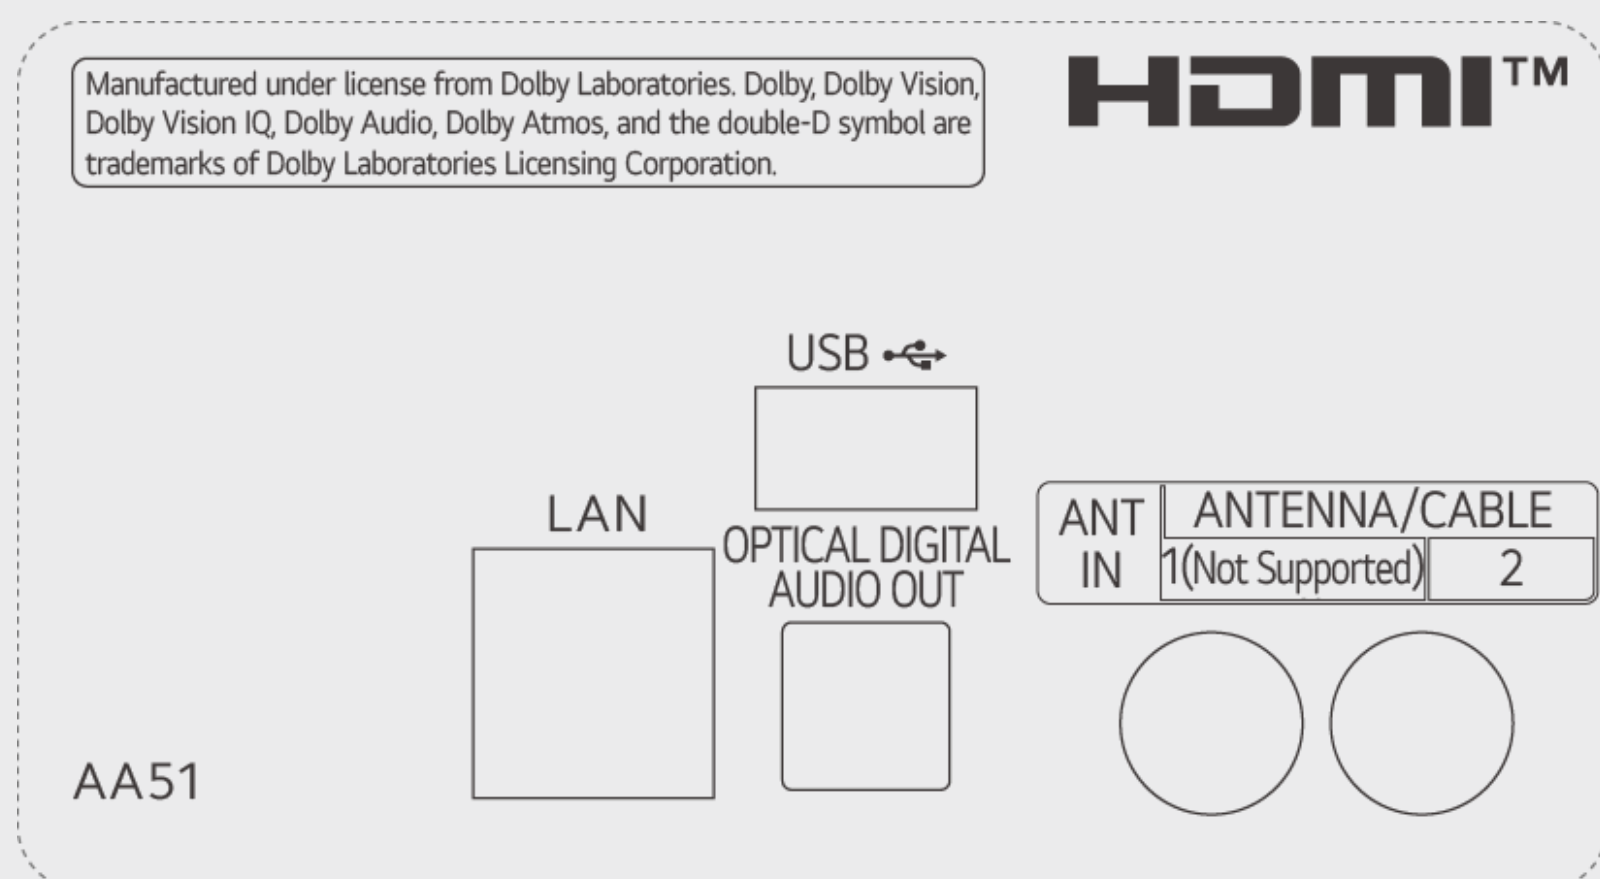

* All images are for illustrative purposes only.

Easily Accessible to Netflix Application

Experience a wide variety of video content from Netflix on UA751C with Pro:Centric solution. Enjoy the comfort of your room and a streaming service that offers a thousands of selections.

Slim Depth for a Sleek Look

With a slim design, the UA751C series integrates smoothly into the interiors, delivering a modern impression to guest.

* In case of 65" ~ 43" display

* All images are for illustrative purposes only.

CONNECTIVITY

86" / 75" / 65" / 55" / 50" / 43"

Rear

Side

Download
LG Digital Connect
Mobile App
Google Play Store

www.lg.com/global/business/information-display
www.youtube.com/c/LGCommercialDisplay
www.facebook.com/LGInformationDisplay
www.linkedin.com/company/lginformationdisplay